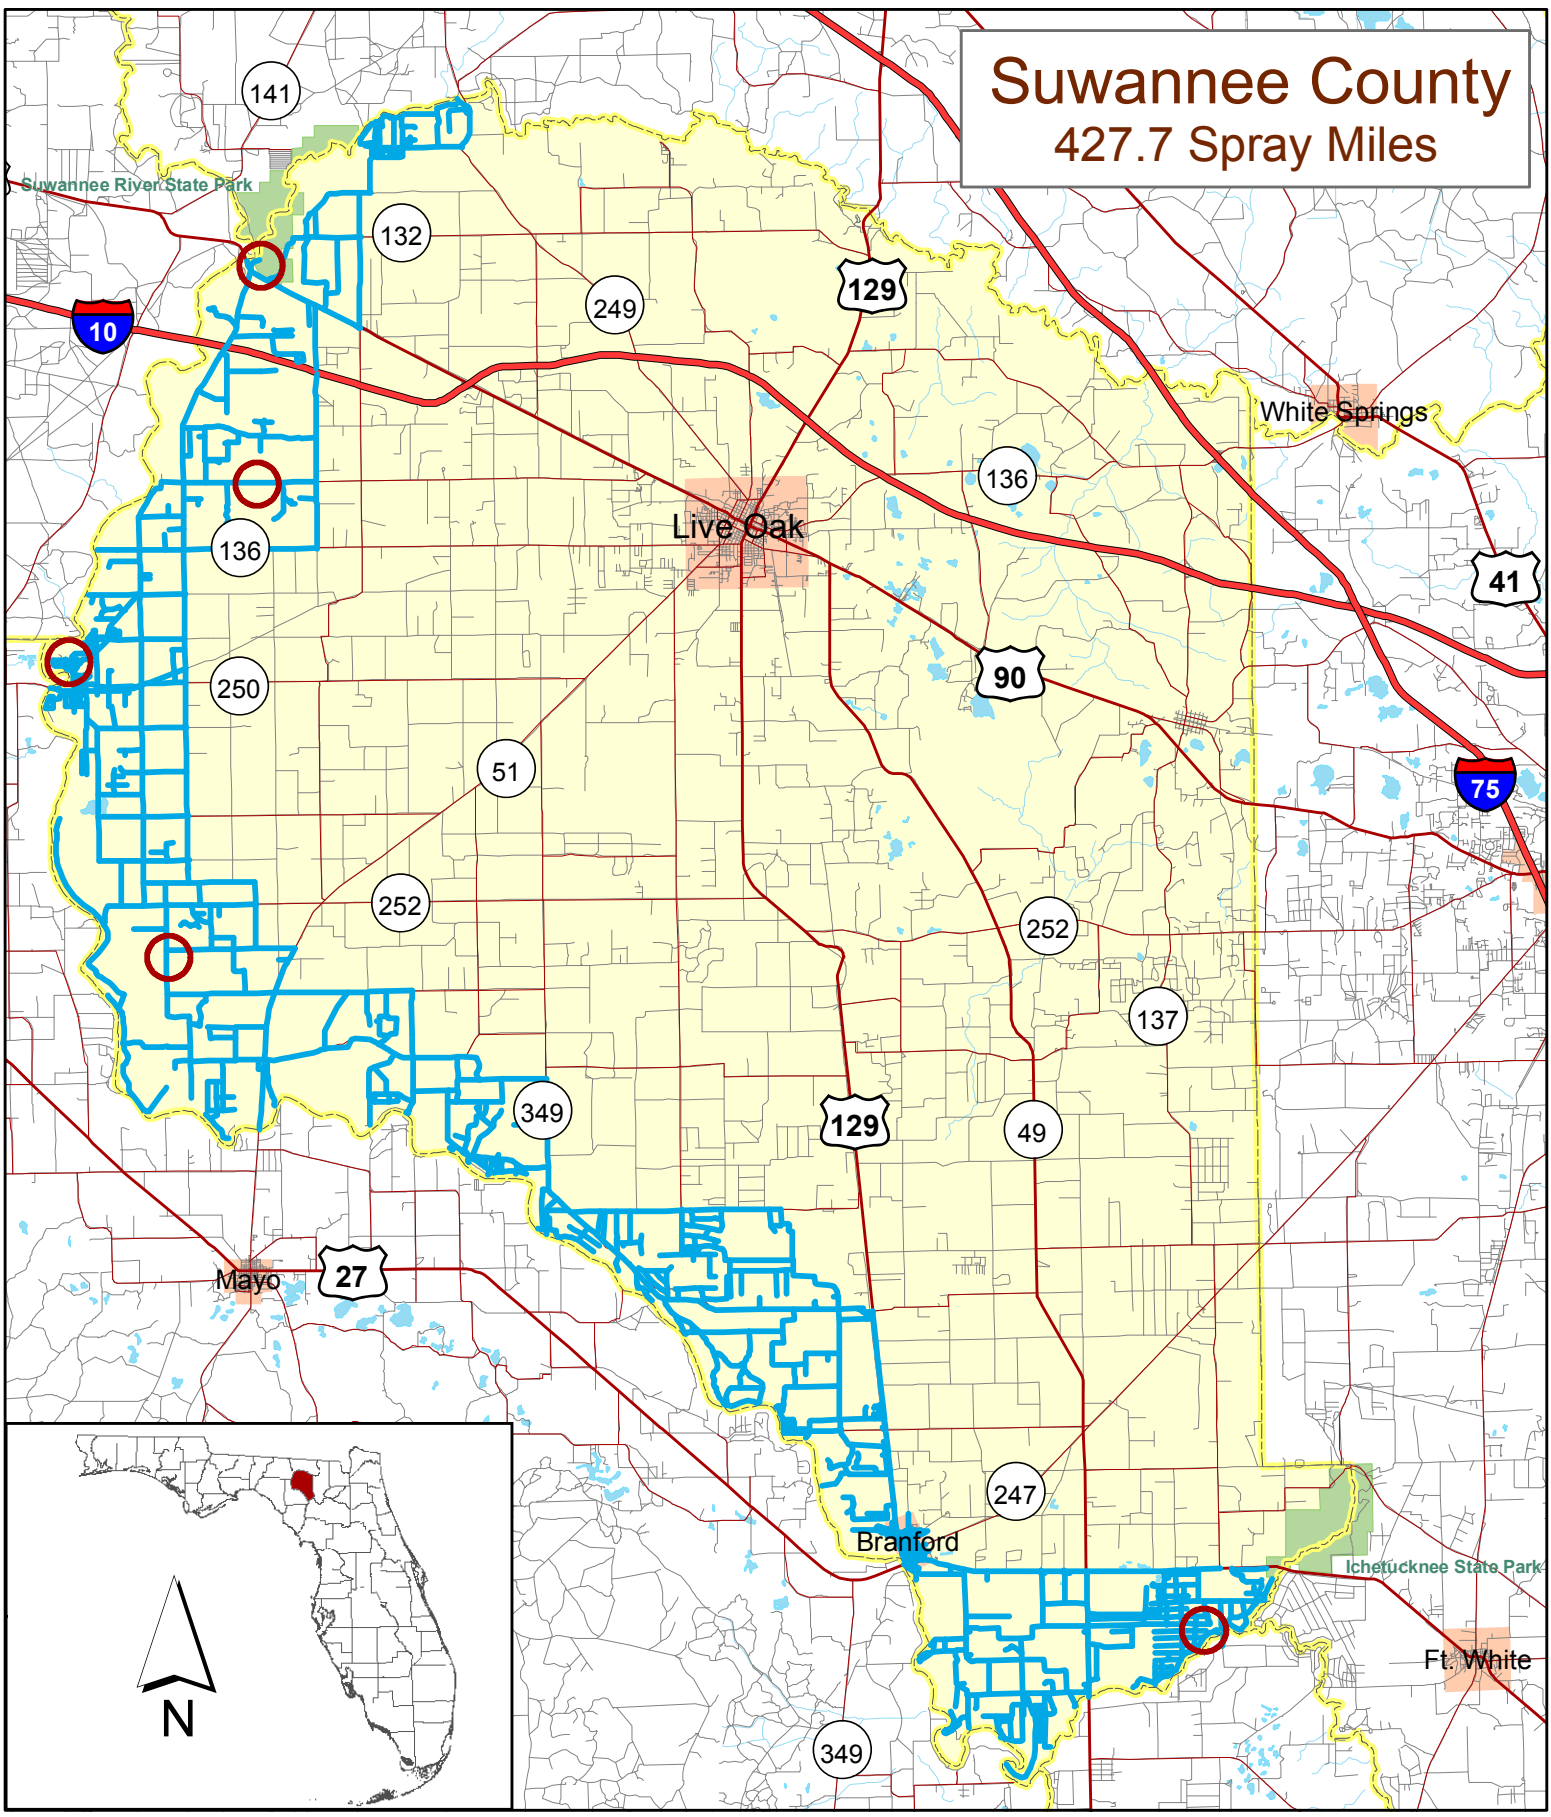

Suwannee County

427.7 Spray Miles

— Spray Routes

FDACS
Florida Department of Agriculture and Consumer Services

Prepared by
Max Feken
05/05/2009